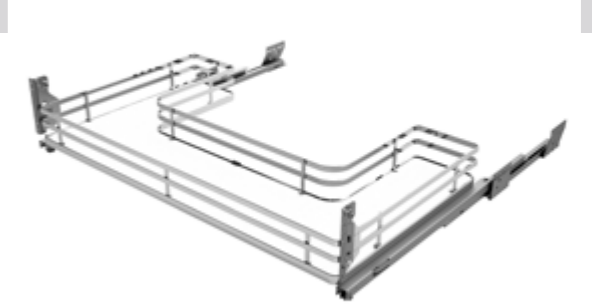

Büyük Hacimli Kayar Atık Ayırma Sistemi (SMART)

- Sürgülü, tam açılımlı ve frenli mutfak alt üniteleri için yüksek kaliteli krom kaplamalı düz korkulukludur.
- 450 mm ve 600 mm gövdelere uygun
- Ağırlık Kapasitesi: 30 kg
- İthal

Large Volume Sliding Waste Separation System (SMART)

- With high quality chrome-plated flat railing for sliding, full extension and brake kitchen base units.
- Suitable for 450 mm and 600 mm bodies
- Weight Capacity: 30kg
- Imported